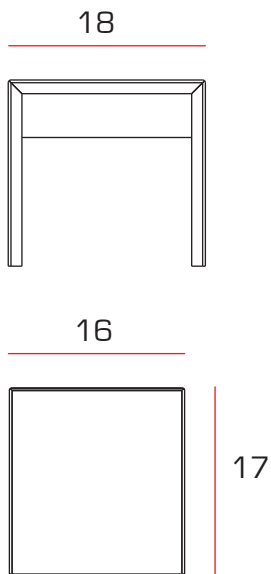

VITO

STOOL
H: 17 D:16 L:18"

SIDE TABLE
H:20 D:20 L:20"

COFFEE TABLE
H:12 D:28 L:50"

VITO

stool

Dimensions in inches.

Versatile design that can be used as a stool, side table and modules can be arranged as a coffee table.