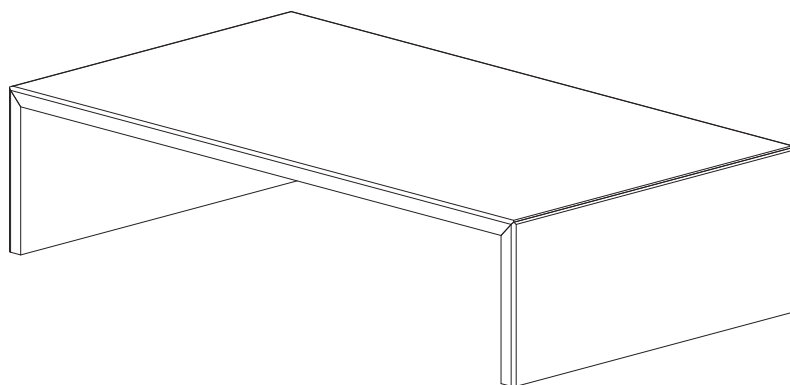

VITO

STOOL
H: 17 D:16 L:18"

SIDE TABLE
H:20 D:20 L:20"

COFFEE TABLE
H:12 D:28 L:50"

VITO

stool

Dimensions in inches.

Versatile design that can be used as a stool, side table and modules can be arranged as a coffee table.